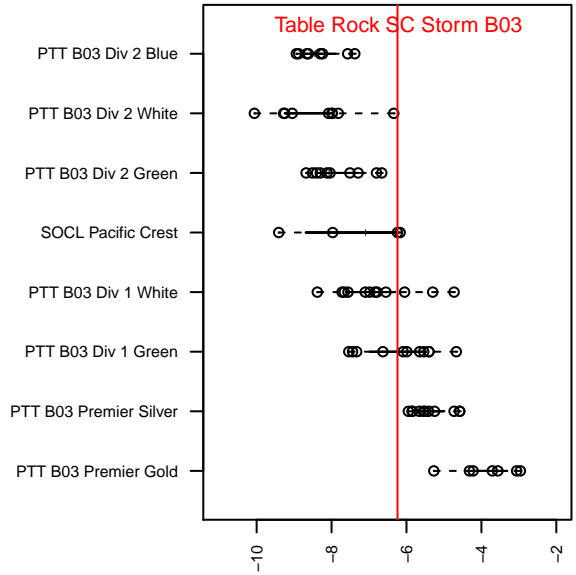

**attack and defense rating
relative to others at age
and all opponents in last 13 months**