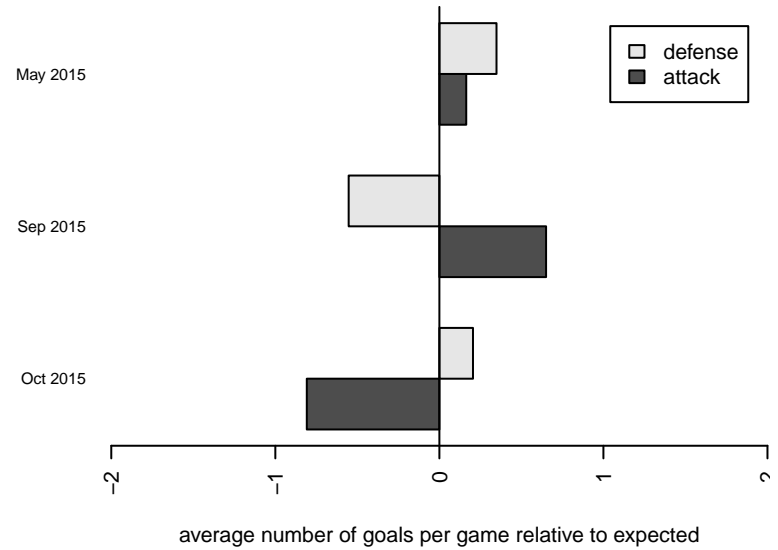

Table Rock SC Storm B03
 Dots are actual minus expected GF (blue circles) and GA (red triangles).
 Blue line is smoothed change in attack strength. Red is smoothed change in defense strength.

**attack and defense variance (black dot)
relative to other teams
and top 10 in region**

**attack and defense rating
relative to others at age
and all opponents in last 13 months**

Performance relative to 13 month average

Performance relative to 13 month average

date	home		away		venue	pred.home	pred.away
2015-10-18	Table Rock SC Storm B03	5	UUSC Adrenaline B03	1	2015 SOCL Pacific Crest	4.35	0.45
2015-10-17	UUSC Reign B03	2	Table Rock SC Storm B03	3	2015 SOCL Pacific Crest	1.25	4.95
2015-10-10	GPYSC Vortex B03	2	Table Rock SC Storm B03	0	2015 SOCL Pacific Crest	3.18	3.22
2015-10-04	Ashland SC Franklin B04	0	Table Rock SC Storm B03	4	2015 SOCL Pacific Crest	1.09	4.13
2015-10-03	Table Rock SC Storm B03	12	RVSC Timbers Red B04	1	2015 SOCL Pacific Crest	11.40	1.06
2015-09-26	Table Rock SC Storm B03	7	Ashland SC Franklin B04	2	2015 SOCL Pacific Crest	4.13	1.09
2015-09-20	Table Rock SC Storm B03	6	GPYSC Vortex B03	5	2015 SOCL Pacific Crest	3.22	3.18
2015-09-19	UUSC Adrenaline B03	2	Table Rock SC Storm B03	3	2015 SOCL Pacific Crest	0.45	4.35
2015-09-13	Table Rock SC Storm B03	7	UUSC Reign B03	0	2015 SOCL Pacific Crest	4.95	1.25
2015-09-12	Ashland SC Lloyd B04	0	Table Rock SC Storm B03	8	2015 SOCL Pacific Crest	0.27	11.10
2015-05-25	Table Rock SC Storm B03	2	Red Bluff Barcelona B02	3	2015 Rogue Memorial BU11	2.07	2.98
2015-05-24	Anderson Ambush B03	2	Table Rock SC Storm B03	0	2015 Rogue Memorial BU11	3.23	1.06
2015-05-24	Table Rock SC Storm B03	4	GPYSC Vortex B03	2	2015 Rogue Memorial BU11	3.22	3.18
2015-05-23	RVSC Timbers Red B03	5	Table Rock SC Storm B03	1	2015 Rogue Memorial BU11	3.11	1.88
2015-05-23	Table Rock SC Storm B03	7	UUSC Reign B03	0	2015 Rogue Memorial BU11	4.95	1.25